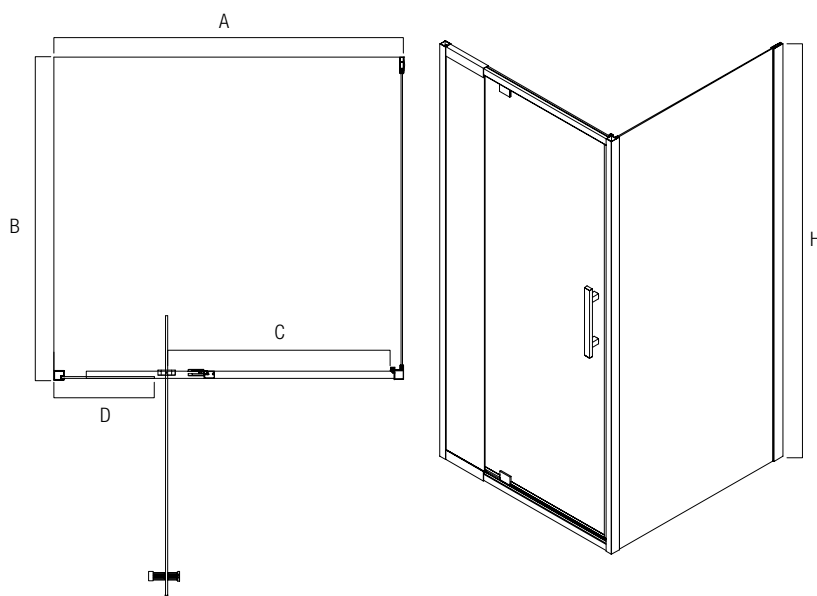

MIA1780D
1700x800x585

Boston

Metro

Louve Square Pivot

- > Magnetic door seals
- > Semi-frameless design
- > 6mm glass
- > Adjustable for out-of-square walls
- > Reversible for right or left hand application
- > Matte Black or Chrome finish
- > Suitable for both Stonelite™ showerbase or tiled floor installation
- > 2 metre high shower screens
- > Front only option available
- > Mix and match sections to suit your requirements
- > Australian Standards AS/NZ2208, AS1288

Size	Width (A)	Depth (B)	Opening (C)	Fixed (D)	Height (H)
820x820	750 – 810	770 – 800	500	171	2000
900x900	835 – 890	850 – 885	530	224	2000
1000x1000	935 – 990	950 – 985	530	324	2000
1200x900	1145 – 1195	850 – 885	530	534	2000
900x1200	835 – 890	1150 – 1185	530	224	2000
1500x900	1445 – 1495	850 – 885	530	804	2000