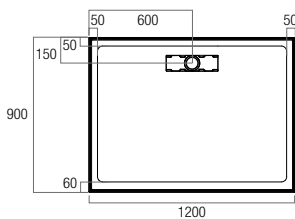

EL1290R
1200x900 Rear Outlet