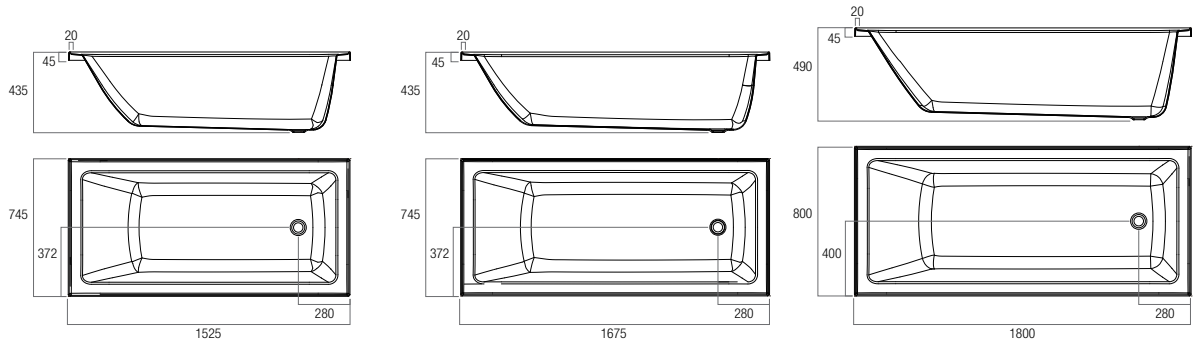

Louve (Inset)

- > 4 sided tile flange
- > Suitable for inbuilt installation
- > Self-supporting (mortar bed not required)
- > Sanitary grade acrylic
- > 40mm plug and waste not included

RD1525
1525x745x435

RD1675
1675x745x435

RD1800
1800x800x490

Civic (Inset)

- > 4 sided tile flange
- > Arm rests
- > Soap holders
- > Suitable for inbuilt installation
- > Self-supporting (mortar bed not required)
- > Sanitary grade acrylic
- > Anti-slip pattern surface
- > Suitable for shower over bath
- > 40mm plug and waste not included