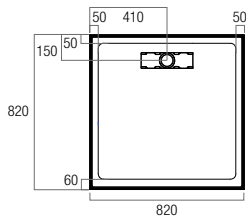

MT900R
900x900 Rear Outlet

MT1000R
1000x1000 Rear Outlet

MT1290R
1200x900 Rear Outlet

MT1500R
1500x900 Rear Outlet

MT900C
900x900 Centre Outlet

White Grate detail

Stonelite™ Elite

- > Cement based tile adhesive or mortar bed installation
- > Low Profile 40mm high
- > Stonelite™ Solid Cast Construction
- > Non check-in option 10mm wide tile flange on all four sides
- > Sanitary grade gelcoat surface
- > Stainless Steel Grate included
- > Matte Black and White Grates optional
- > Smooth seamless design
- > Design registered
- > Bases can be rotated to allow for alternate waste positions