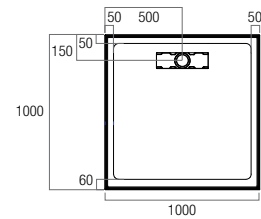

EL1000R
1000x1000 Rear Outlet