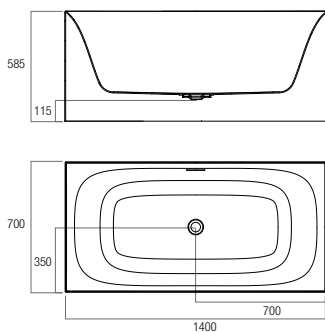

UB1500
1525x800x470

UB1675
1675x800x470

UB1800
1800x800x500

Kubix MKII (Free Standing)

- > Suitable for corner or island installation
- > Self Supporting base
- > Top Edge Measurement 6mm wide
- > Square lines
- > Larger internal space
- > Seamless one piece construction
- > Manufactured from Premium Grade Sanitary Acrylic
- > Adjustable feet to aid levelling during installation
- > Colour – White Hi-gloss
- > 40mm plug and waste not included

Size	Width (A)	Depth (B)	Opening (C)	Fixed (D)	Height (H)
820x820	750 – 810	770 – 800	500	171	2000
900x900	835 – 890	850 – 885	530	224	2000
1000x1000	935 – 990	950 – 985	530	324	2000
1200x900	1145 – 1195	850 – 885	530	534	2000
900x1200	835 – 890	1150 – 1185	530	224	2000
1500x900	1445 – 1495	850 – 885	530	804	2000