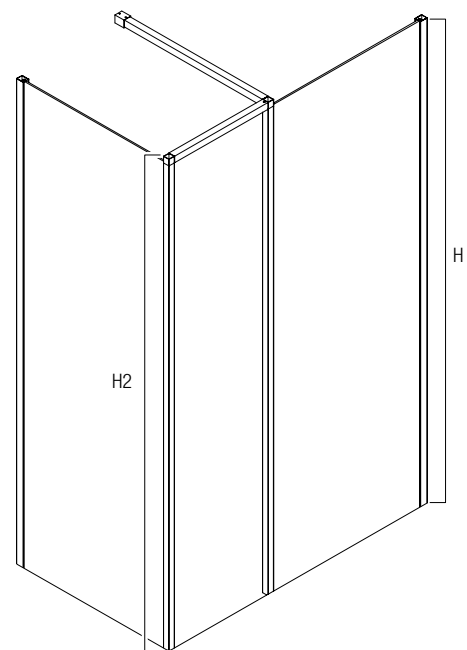

Size	Width (A)	Depth (B)	Depth Code	Fixed (C)	Fixed Code	Opening (D)	Height H	Height 2 H2
1500 X 900	1455 - 1480	855 - 880	KUSP90C	855-880	KUSP90C	568	2000	2032
1500 X 1000	1455 - 1480	955 - 980	KUSP100C	955 - 980	KUSP100C	468	2000	2032
1800 X 900	1755 - 1780	855 - 880	KUSP90C	1155 - 1180	KUSP120C	568	2000	2032
1800 X 1000	1755 - 1780	955 - 980	KUSP100C	1155 - 1180	KUSP120C	568	2000	2032
1800 X 900	1755 - 1780	855 - 880	KUSP90C	955 - 980	KUSP100C	768	2000	2032
1800 X 1000	1755 - 1780	955 - 980	KUSP100C	955 - 980	KUSP100C	768	2000	2032

Note: Table above is shown using Chrome finish panels (ie Depth Code, Fixed Code), if black or white is required, use appropriate codes as nominated on page 24