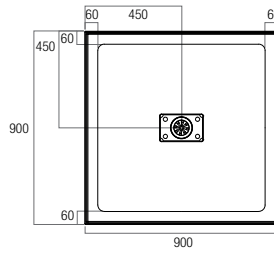

MT900R
900x900 Rear Outlet

MT1000R
1000x1000 Rear Outlet

MT1290R
1200x900 Rear Outlet

MT1500R
1500x900 Rear Outlet

MT900C
900x900 Centre Outlet

White Grate detail

Stonelite™ Elite

- > Cement based tile adhesive or mortar bed installation
- > Low Profile 40mm high
- > Stonelite™ Solid Cast Construction
- > Non check-in option 10mm wide tile flange on all four sides
- > Sanitary grade gelcoat surface
- > Stainless Steel Grate included
- > Matte Black and White Grates optional
- > Smooth seamless design
- > Design registered
- > Bases can be rotated to allow for alternate waste positions