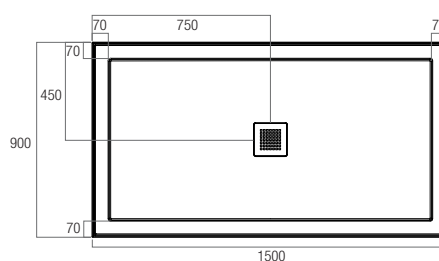

EC1500C
1500x900 Centre Outlet