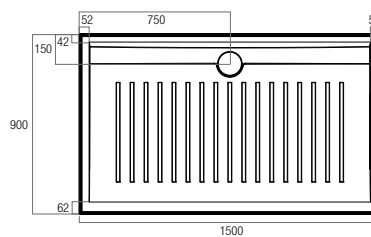

AS1500R
1500x900 Rear Outlet