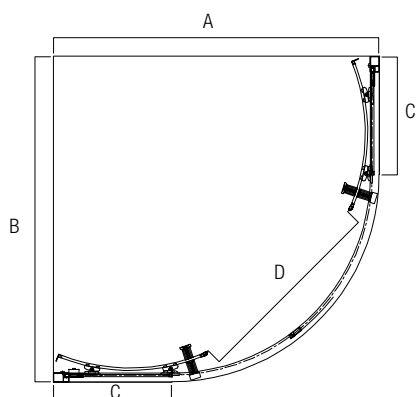

Shower Screen: 900 Louve Neo Angle
Shower Base: 900 ECO Neo Angle

Louve Curved Slider

- > Magnetic door seals
- > Adjustable for out-of-square walls
- > Sliding doors
- > Semi-frameless design
- > 6mm Glass
- > Chrome finish
- > Suitable for both Stonelite™ showerbase or tiled floor installation
- > 2 metre high shower screens
- > Australian Standards AS/NZ2208, AS1288

Code	Style	Size	Range (mm)
LS900CDC	Front	900x900x2000	855 – 875
LS1000CDC	Front	1000x1000x2000	955 – 970

Size	Width (A)	Depth (B)	Fixed (C)	Opening (D)	Height (H)
900	855 – 875	855 – 875	310	518	2000
1000	955 – 970	955 – 970	410	518	2000