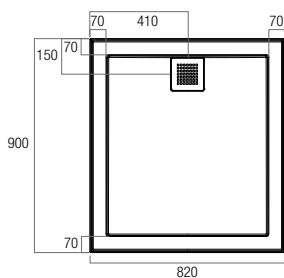

EC829R
820x900 Rear Outlet