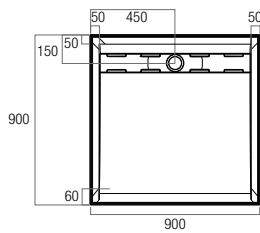

EC900CR
900x900 Curved Corner Rear Outlet

EC1000CR
1000x1000 Curved Corner Rear Outlet

Shower Screen: Louve Neo Angle Pivot
Shower Base: ECO 1000 Neo Corner

Stonelite™ Urban MKII

- > Cement based tile adhesive or mortar bed installation
- > Low Profile 40mm high
- > Stonelite™ Solid Cast Construction
- > Non check-in option 10mm wide tile flange on all four sides
- > Sanitary grade gelcoat surface
- > Stainless Steel Channel Grate included