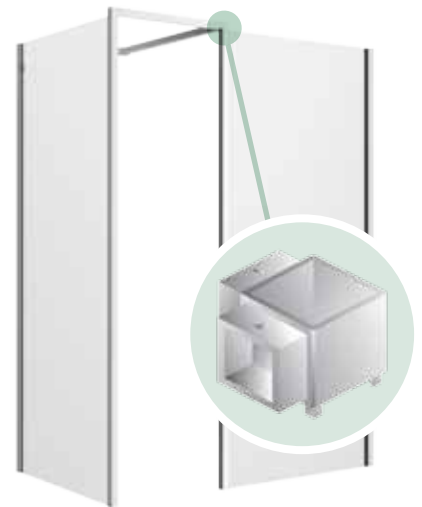

Kubix Shower Panel Options

The Kubix 90° Joiner allows standard size Kubix shower panels to be added to enable various widths and depths. The following table shows examples of combinations that can be created by incorporating the Kubix 90° Joiner.

Code	Style
KUEXTC	90° Joiner Chrome
KUEXTMB	90° Joiner Matt Black
KUEXTMW	90° Joiner Matt White

Kubix 90° Joiner allows Kubix shower panels to be joined together to create multiple walk-in shower options. Suits 900, 1000, 1200, 1500mm fixed panel configurations

Note: Kubix 90° Joiner (right) is an illustration sample only of KUEXTC model