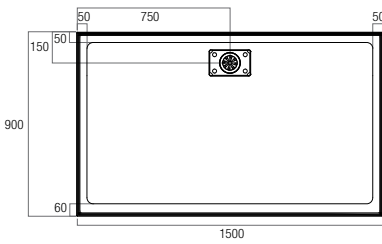

MT1500R
1500x900 Rear Outlet