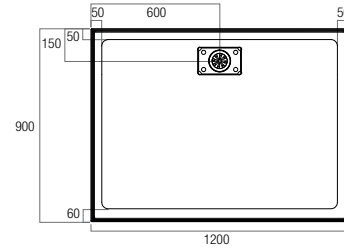

MT1290R
1200x900 Rear Outlet