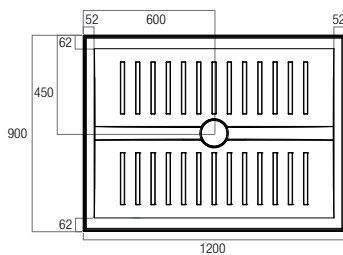

AS1290C
1200x900 Centre Outlet