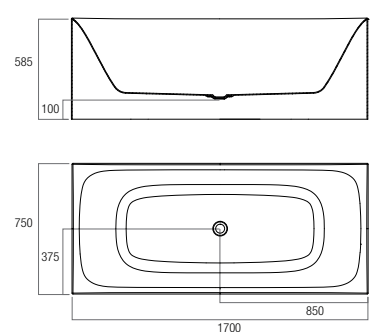

KUMKII1700
1700x750x585 Centre Outlet