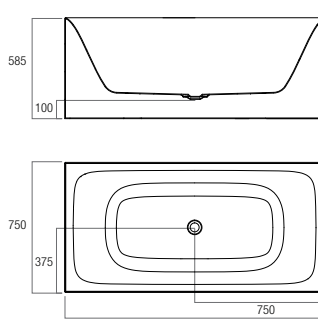

KUMKII1500
1500x750x585