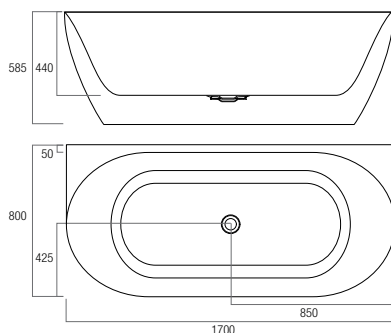

MIA1780D
1700x800x585