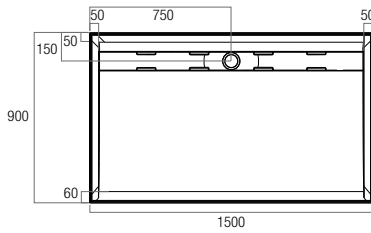

2UR1500R
1500x900 Rear Outlet