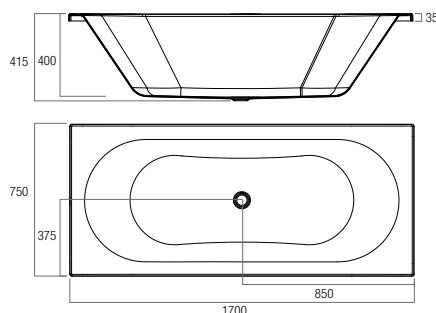

STANDARD PROFILE 35MM GLOSS – IMB1750
1700x750x415