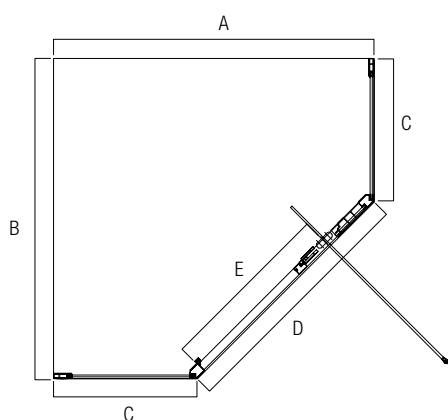

Code	Style	Size	Range (mm)
LS90NEOFC	Front	900x2000	835 – 895
LS90NEORC	Return		
LS100NEOFC	Front	1000x2000	935 – 995
LS100NEORC	Return		

Size	Width (A)	Depth (B)	Fixed (C)	Front (D)	Opening (E)	Height (H)
900	835 – 895	835 – 895	375 – 400	650 – 700	445	2000
1000	935 – 995	935 – 995	375 – 400	750 – 810	500	2000