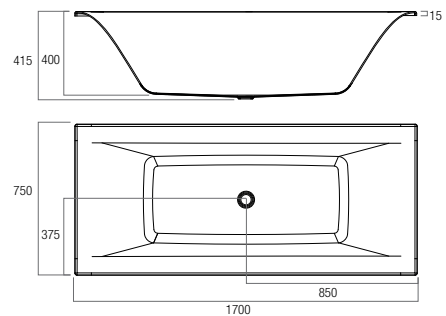

LOW PROFILE PROFILE 15MM MATTE – IEB1750MS
1700x750x415

Metro (Island)

The Metro island bath offers classic internal rounded lines and comfortable bathing space.

- > Island style bath
- > Self supporting (no mortar bed required)
- > Manufactured from sanitary grade acrylic
- > 15mm Low Profile Matte Finish
- > 35mm Standard Profile Gloss Finish
- > 40mm plug and waste not included