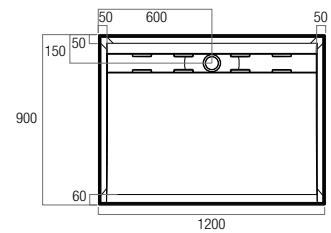

2UR1290R
1200x900 Rear Outlet