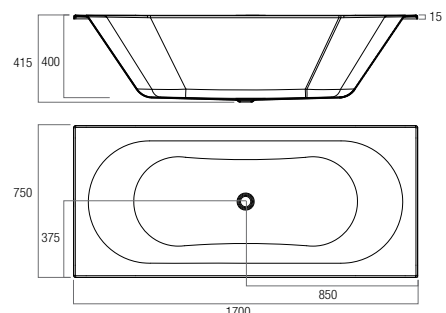

LOW PROFILE 15MM PROFILE MATTE – IMB1750MS
1700x750x415