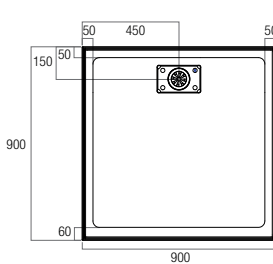

Stonelite™ Metro

- > Cement based tile adhesive or mortar bed installation
- > Low Profile 40mm high
- > Stonelite™ Solid Cast Construction
- > Non check-in option 10mm wide tile flange on all four sides
- > Sanitary grade gelcoat surface
- > White Stonelite™ Grate included
- > Smooth seamless design
- > Design registered
- > Bases can be rotated to allow for alternate waste positions

MT900R
900x900 Rear Outlet