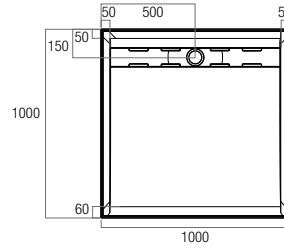

2UR1000R
1000x1000 Rear Outlet