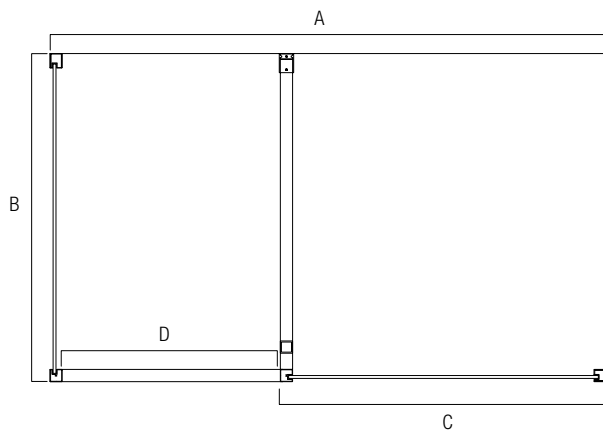

Size	Width (A)	Depth (B)	Depth Code	Fixed (C)	Fixed Code	Opening (D)	Height H	Height 2 H2
1500 X 900	1455 - 1480	855 - 880	KUSP90C	855-880	KUSP90C	568	2000	2032
1500 X 1000	1455 - 1480	955 - 980	KUSP100C	955 - 980	KUSP100C	468	2000	2032
1800 X 900	1755 - 1780	855 - 880	KUSP90C	1155 - 1180	KUSP120C	568	2000	2032
1800 X 1000	1755 - 1780	955 - 980	KUSP100C	1155 - 1180	KUSP120C	568	2000	2032
1800 X 900	1755 - 1780	855 - 880	KUSP90C	955 - 980	KUSP100C	768	2000	2032
1800 X 1000	1755 - 1780	955 - 980	KUSP100C	955 - 980	KUSP100C	768	2000	2032

Note: Table above is shown using Chrome finish panels (ie Depth Code, Fixed Code), if black or white is required, use appropriate codes as nominated on page 24