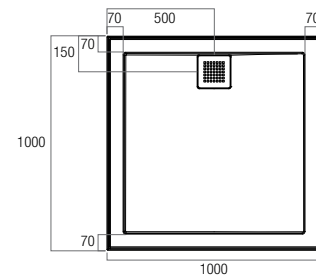

EC1000R
1000x1000 Rear Outlet