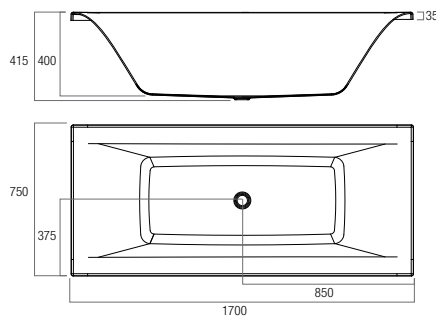

Elite (Island)

The Elite island baths are large and rectangular in shape and offer ample bathing space. They are designed as double ended baths allowing the user to bathe from either end.

- > Island style bath
- > Rectangular in shape
- > Self supporting (no mortar bed required)
- > Manufactured from sanitary grade acrylic
- > 15mm Low Profile Matte Finish
- > 35mm Standard Profile Gloss Finish
- > 40mm plug and waste not included

STANDARD PROFILE 35MM GLOSS – IEB1750
1700x750x415