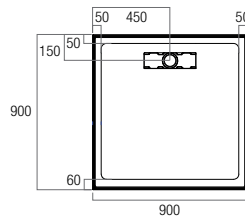

EL900R
900x900 Rear Outlet