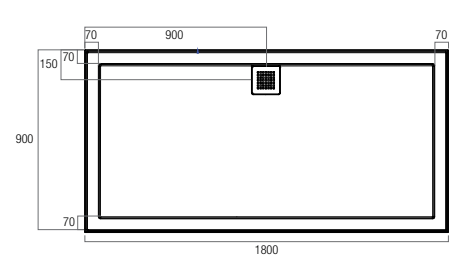

EC1800R
1800x900 Rear Outlet