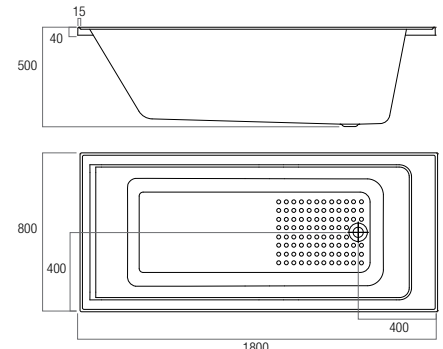

UB1500
1525x800x470

UB1675
1675x800x470

UB1800
1800x800x500

Kubix MKII (Free Standing)

- > Suitable for corner or island installation
- > Self Supporting base
- > Top Edge Measurement 6mm wide
- > Square lines
- > Larger internal space
- > Seamless one piece construction
- > Manufactured from Premium Grade Sanitary Acrylic
- > Adjustable feet to aid levelling during installation
- > Colour – White Hi-gloss
- > 40mm plug and waste not included