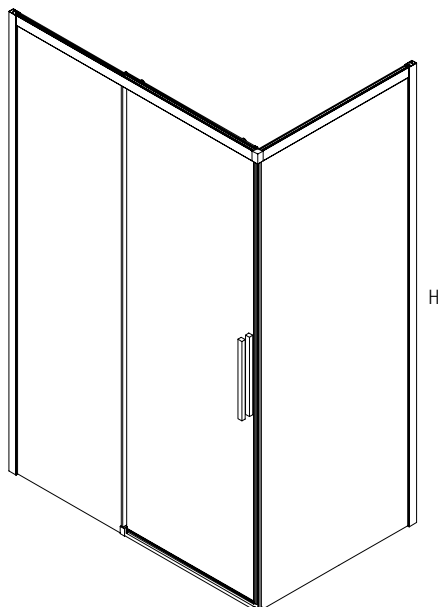

Urban Slider

- > 2 metre high shower screens
- > Adjustable for out-of-square walls
- > Reversible left or right hand application
- > Matte Black or Chrome finish
- > Mirror door option in Chrome finish only
- > Suitable for Stonelite™ shower base and tile floor installation
- > Adjustable size range
- > Front only option available
- > Australian Standards AS/NZ2208, AS1288

Code Matte Black	Code Chrome	Style	Size	Range (mm)
UR90RSMB	UR90RSC	Return Panel	900x2000	855 – 880
UR12FSMB	UR12FSC	Front	1200x2000	1162 – 1182
	MTSPS115C	Chrome Front Mirror Door	1200x2000	1125 – 1150
USWDMB	USWD	Wall Bracket front only (alcove)	1200x2000	1155 – 1170

*Note: For front only (alcove) UR12FSC/MTSPS115C + USWD = 1155 – 1170
Mirror sliding door and clear glass fixed panel

Size	Width (A)	Depth (B)	Fixed (C)	Opening (D)	Height (H)
1200x900	1155 – 1180	855 – 880	550	460	2000

Shower Screen: Metro Slider Return Panel
Shower Base: 900x1200 Elite