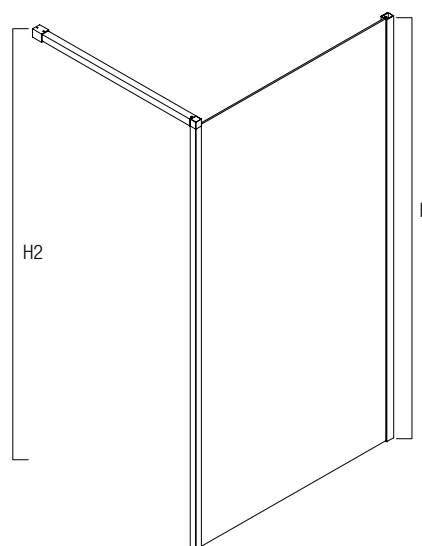

Size	Width (A)	Depth (B)	Opening (C)	Fixed (D)	Height (H)
820x820	750 – 810	770 – 800	500	171	2000
900x900	835 – 890	850 – 885	530	224	2000
1000x1000	935 – 990	950 – 985	530	324	2000
1200x900	1145 – 1195	850 – 885	530	534	2000
900x1200	835 – 890	1150 – 1185	530	224	2000
1500x900	1445 – 1495	850 – 885	530	804	2000

Size	Width (A)	Depth (B)	Door (C)	Opening (D)	Height (H)	Height 2 (H2)
900x900	855 – 880	855 – 880	823 – 843	772	2000	2035
900x1000	955 – 980	855 – 880	823 – 843	772	2000	2035
900x1200	1155 – 1180	855 – 880	823 – 843	772	2000	2035
900x1500	1455 – 1480	855 – 880	823 – 843	772	2000	2035
1000x900	855 – 880	955 – 980	923 – 943	872	2000	2035
1000x1000	955 – 980	955 – 980	923 – 943	872	2000	2035
1000x1200	1155 – 1180	955 – 980	923 – 943	872	2000	2035
1000x1500	1455 – 1480	955 – 980	923 – 943	872	2000	2035

Shower Screen: Kubix 900 matt white door with Kubix 1200 matt white shower panel
Shower Base: 1200x900 Urban MKII

Kubix Shower Panel

- > 2 metre high shower screens
- > 8mm Glass
- > Adjustable for out-of-square walls
- > Reversible left or right hand application
- > Black, white or chrome options
- > Suitable for Stonelite™ shower base and tile floor installation
- > Adjustable size range
- > Mix and match sections to suit your size requirements
- > Australian Standards AS/NZ2208, AS1288

Note: Support arms can be cut to suit requirements

Range 855mm – 880mm included with 900, 1200, 1500 shower panels

Range 955mm – 980mm included with 1000 shower panel

Size	Width (A)	Depth (B)	Height (H)	Height 2 (H2)
900x900	855 – 880	855 – 880	2000	2032
1000x1000	955 – 980	955 – 980	2000	2032
1200x900	1155 – 1180	855 – 880	2000	2032
1500x900	1455 – 1480	855 – 880	2000	2032