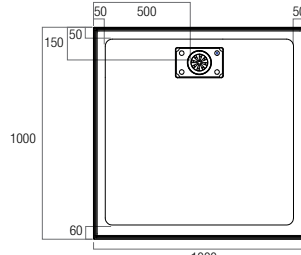

MT1000R
1000x1000 Rear Outlet