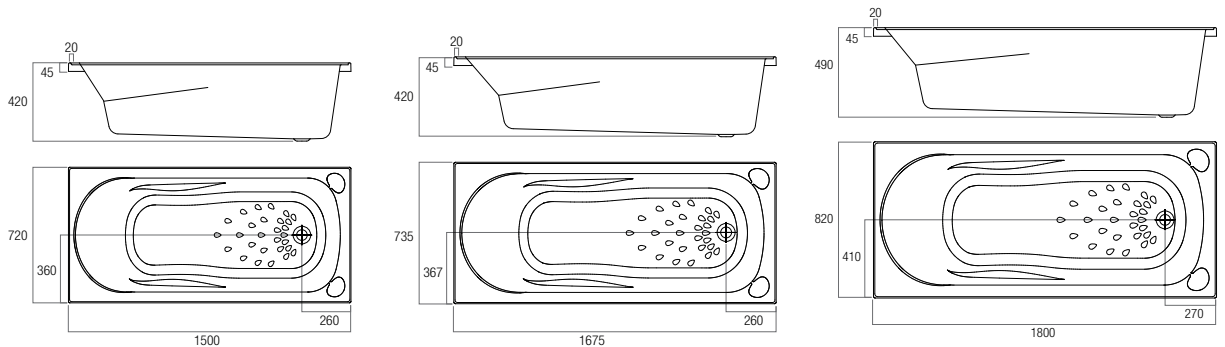

CB1500
1500x720x420

CB1675
1675x735x420

CB1800
1800x820x490