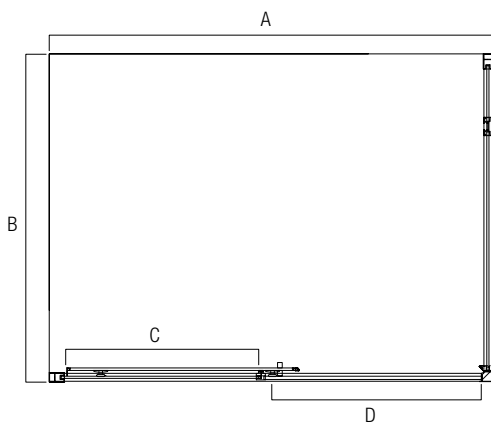

Urban Slider

- > 2 metre high shower screens
- > Adjustable for out-of-square walls
- > Reversible left or right hand application
- > Matte Black or Chrome finish
- > Mirror door option in Chrome finish only
- > Suitable for Stonelite™ shower base and tile floor installation
- > Adjustable size range
- > Front only option available
- > Australian Standards AS/NZ2208, AS1288

Code Matte Black	Code Chrome	Style	Size	Range (mm)
UR90RSMB	UR90RSC	Return Panel	900x2000	855 – 880
UR12FSMB	UR12FSC	Front	1200x2000	1162 – 1182
	MTSPS115C	Chrome Front Mirror Door	1200x2000	1125 – 1150
USWDMB	USWD	Wall Bracket front only (alcove)	1200x2000	1155 – 1170

*Note: For front only (alcove) UR12FSC/MTSPS115C + USWD = 1155 – 1170
Mirror sliding door and clear glass fixed panel

Size	Width (A)	Depth (B)	Fixed (C)	Opening (D)	Height (H)
1200x900	1155 – 1180	855 – 880	550	460	2000

Shower Screen: Metro Slider Return Panel
Shower Base: 900x1200 Elite