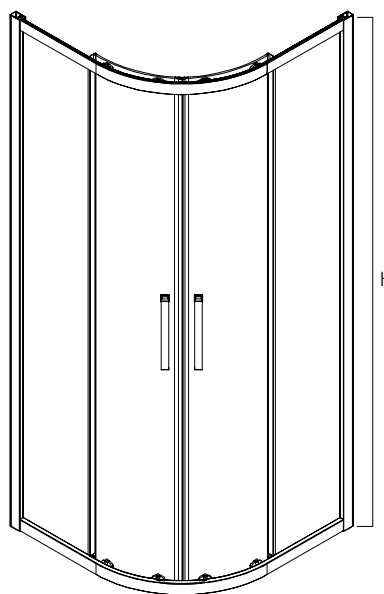

Shower Screen: 900 Louve Neo Angle
Shower Base: 900 ECO Neo Angle

Louve Curved Slider

- > Magnetic door seals
- > Adjustable for out-of-square walls
- > Sliding doors
- > Semi-frameless design
- > 6mm Glass
- > Chrome finish
- > Suitable for both Stonelite™ showerbase or tiled floor installation
- > 2 metre high shower screens
- > Australian Standards AS/NZ2208, AS1288

Code	Style	Size	Range (mm)
LS900CDC	Front	900x900x2000	855 – 875
LS1000CDC	Front	1000x1000x2000	955 – 970

Size	Width (A)	Depth (B)	Fixed (C)	Opening (D)	Height (H)
900	855 – 875	855 – 875	310	518	2000
1000	955 – 970	955 – 970	410	518	2000